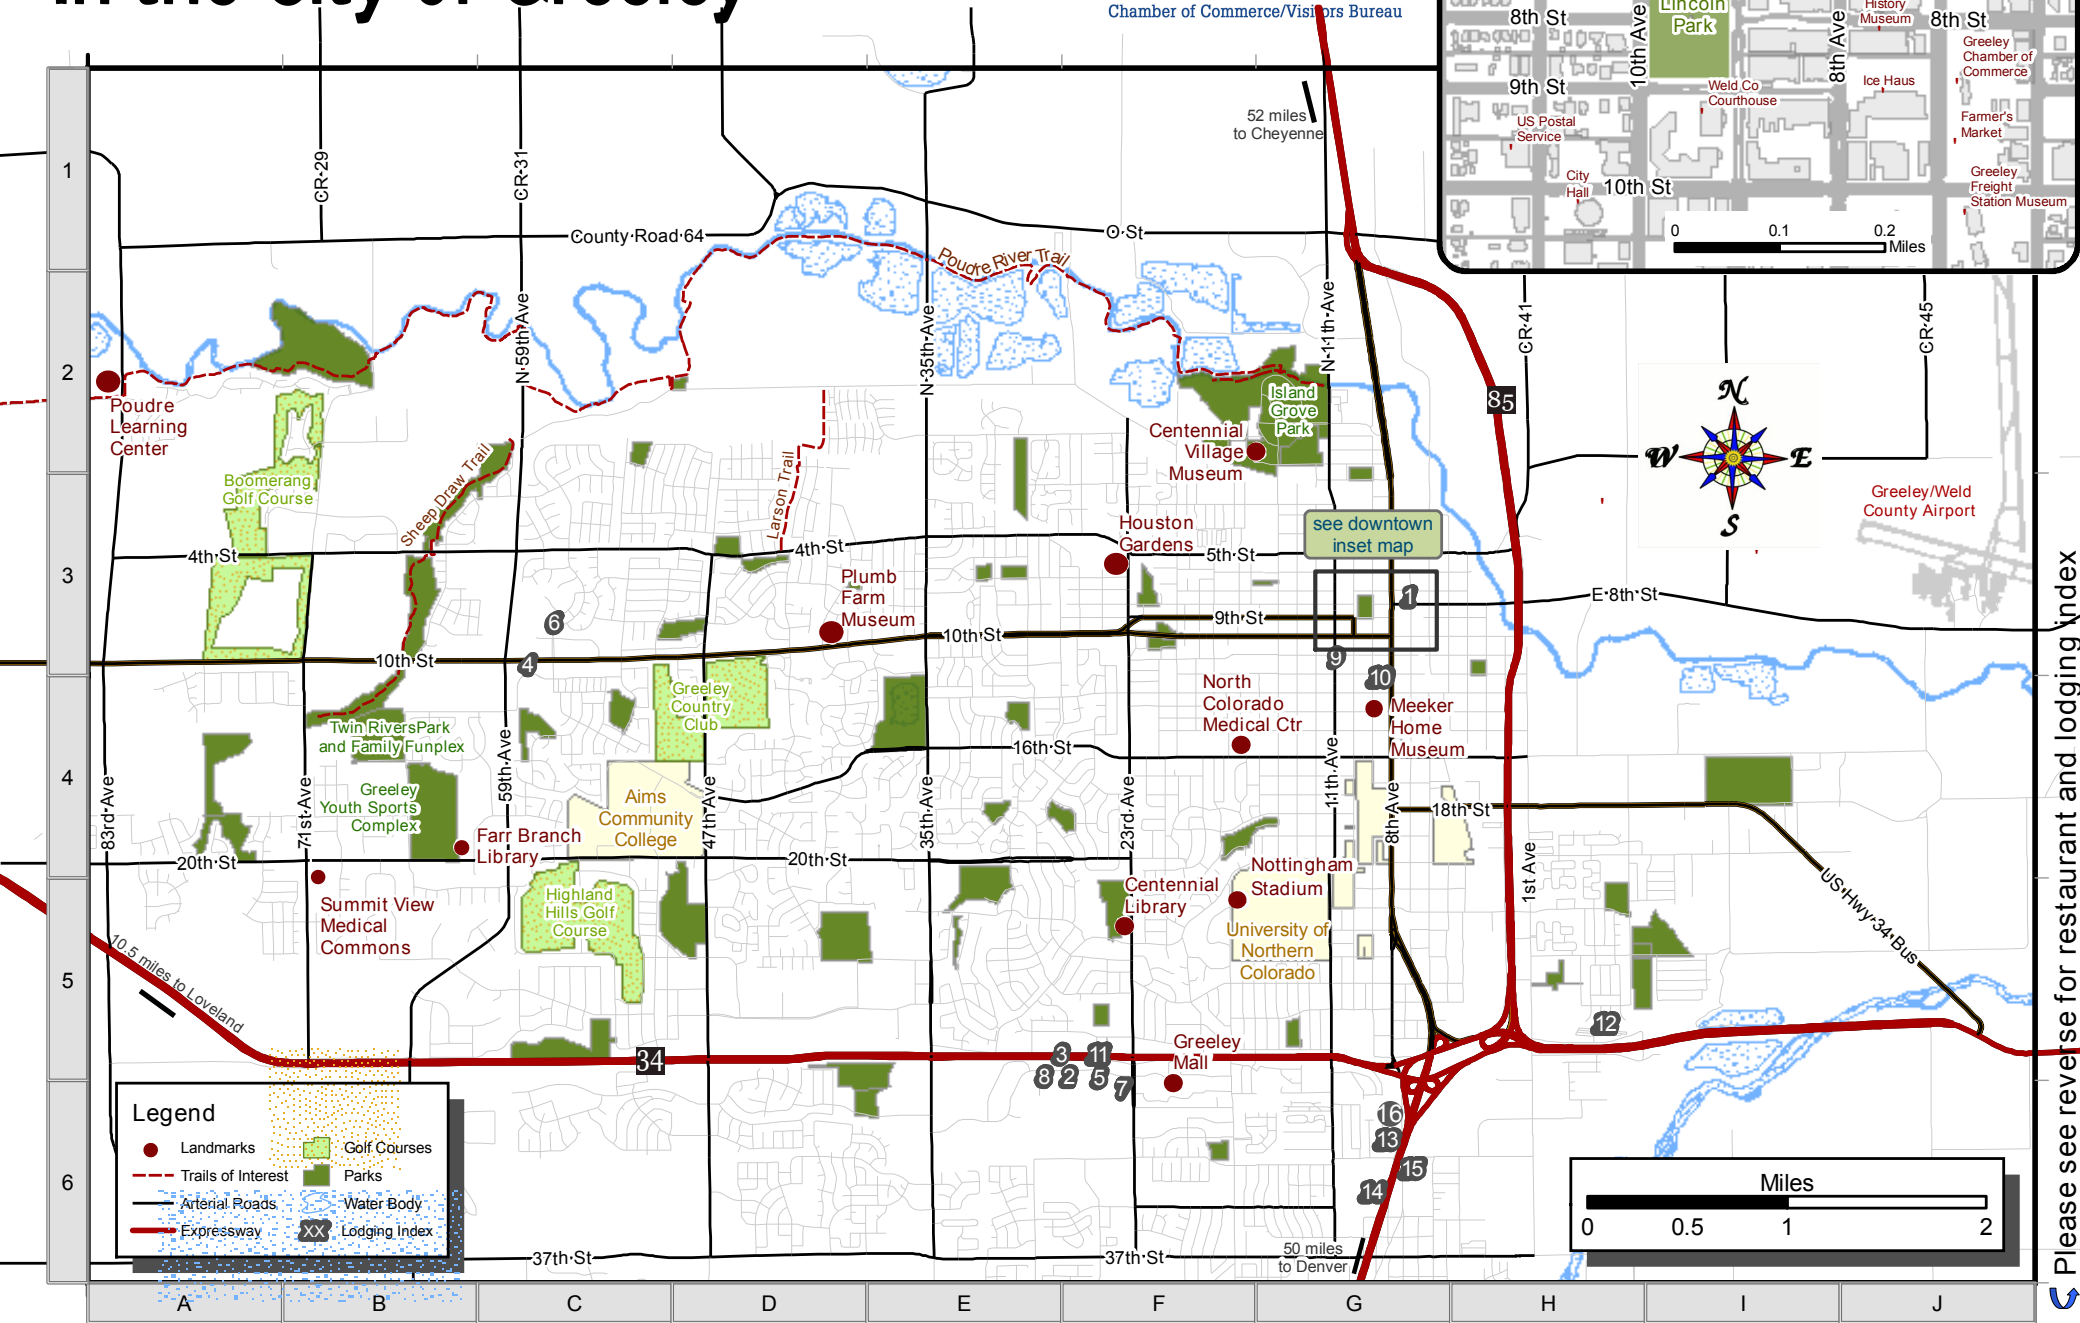

Places of Interest In the City of Greeley

Looking for online
interactive Greeley mapping?
Visit www.greeleygov.com/GIS

Greeley Chamber of Commerce/Visitors Bureau 902 7th Ave Greeley, CO - GreeleyChamber.com/Visiting (970) 352-3567 (800) 449-3866

Restaurants

- 5-H 8th Avenue Wing Shack
2704 8th Ave. • (970) 356-7900
- 3-F Alberto's
2605 11th St. Rd. • (970) 356-1417
- 5-G Big City Burrito
2622 11th Ave • (970) 336-9800
- 6-D Buffalo Wild Wings Grill & Bar
4711 W 29th St • (970) 330-9988
- 4-C Buzz Coffee and Gelato, The
1923 59th Ave. • (970) 330-2899
- 4-C Cables Pub & Grill
1923 59th Ave. • (970) 330-4847
- 3-G Canton Garden
1330 8th Ave. • (970) 353-7314
- 5-F Carino's Country Italian Restaurant
2473 W. 28th St. • (970) 506-4200
- 3-F Cattlemen's Steak House & Saloon
2600 11th St. Rd. • (970) 351-7600
- 4-E Cazadores Mexican Grill & Cantina
2140 35th Ave. • (970) 330-7711
- 4-G CheBa Hut
1645 8th Ave • (970) 673-8733
- 3-E Chili's Grill & Bar
3840 W. 10th St. • (970) 352-0160
- 4-H Chipotle Mexican Grill
807 17th St Ste A • (970) 346-8700
- 3-C Coyote's Southwestern Grill
5250 W. 9th St. Dr. • (970) 336-1725
- 6-F Del Taco
2913 S23rd Ave. • (970) 330-3808
- 3-H Den, The
701 8th St. • (970)353-8444
- 3-E Egg & I
3830 W. 10th St. • (970) 353-7737
- 5-E Eileen's Colossal Cookies
2146 35th Ave #8 • (970) 475-0550
- 4-F Fat Albert's Food & Drink
1717 23rd Ave. • (970) 356-1999
- 3-E Honey Baked Ham & Café
3766-BW. 10th St. • (970) 346-0200
- 4-E Hunan Chinese Restaurant
2028 35th Ave. • (970) 330-0755
- 4-E Inta Juice of Greeley
2108 35th Ave. • (970) 339-9272
- 4-E Jackson's All American Sports Grill
2118 35th Ave. • (970) 330-3400