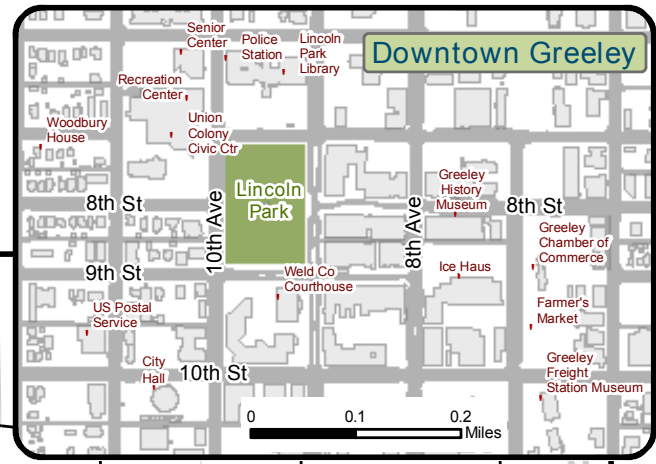

Places of Interest In the City of Greeley

Looking for online
interactive Greeley mapping?
Visit www.greeleygov.com/GIS

Greeley Chamber of Commerce/Visitors Bureau 902 7th Ave Greeley, CO - GreeleyChamber.com/Visiting (970) 352-3567 (800) 449-3866

Restaurants

- 5-H 8th Avenue Wing Shack
2704 8th Ave. • (970) 356-7900
- 3-F Alberto's
2605 11th St. Rd. • (970) 356-1417
- 5-G Big City Burrito
2622 11th Ave • (970) 336-9800
- 6-D Buffalo Wild Wings Grill & Bar
4711 W 29th St • (970) 330-9988
- 4-C Buzz Coffee and Gelato, The
1923 59th Ave. • (970) 330-2899
- 4-C Cables Pub & Grill
1923 59th Ave. • (970) 330-4847
- 3-G Canton Garden
1330 8th Ave. • (970) 353-7314
- 5-F Carino's Country Italian Restaurant
2473 W. 28th St. • (970) 506-4200
- 3-F Cattlemen's Steak House & Saloon
2600 11th St. Rd. • (970) 351-7600
- 4-E Cazadores Mexican Grill & Cantina
2140 35th Ave. • (970) 330-7711
- 4-G CheBa Hut
1645 8th Ave • (970) 673-8733
- 3-E Chili's Grill & Bar
3840 W. 10th St. • (970) 352-0160
- 4-H Chipotle Mexican Grill
807 17th St Ste A • (970) 346-8700
- 3-C Coyote's Southwestern Grill
5250 W. 9th St. Dr. • (970) 336-1725
- 6-F Del Taco
2913 S23rd Ave. • (970) 330-3808
- 3-H Den, The
701 8th St. • (970)353-8444
- 3-E Egg & I
3830 W. 10th St. • (970) 353-7737
- 5-E Eileen's Colossal Cookies
2146 35th Ave #8 • (970) 475-0550
- 4-F Fat Albert's Food & Drink
1717 23rd Ave. • (970) 356-1999
- 3-E Honey Baked Ham & Café
3766-BW. 10th St. • (970) 346-0200
- 4-E Hunan Chinese Restaurant
2028 35th Ave. • (970) 330-0755
- 4-E Inta Juice of Greeley
2108 35th Ave. • (970) 339-9272
- 4-E Jackson's All American Sports Grill
2118 35th Ave. • (970) 330-3400